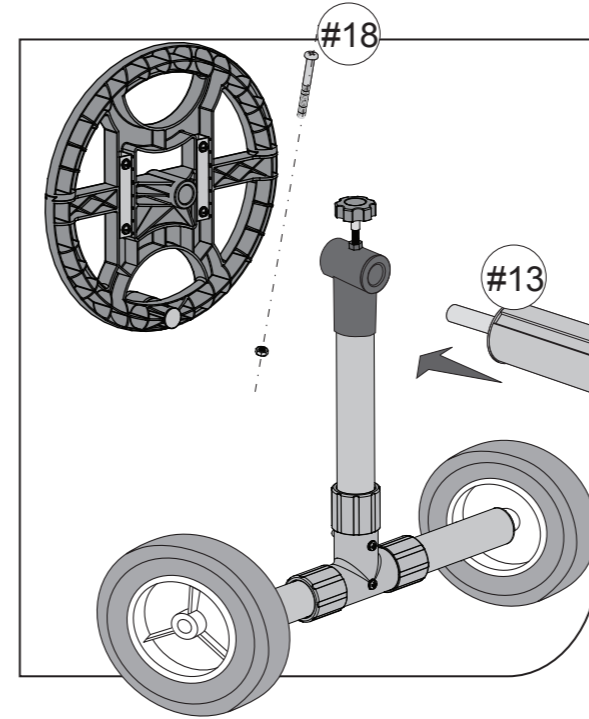

Inground Pool Cover Reel

8

9a

9b

1

Ref	Qty
#1	1
#2	1
#3	1
#4	1
#5	2
#6	1
#7	2
#8	2
#9	1
#10	1
#11	1
#12	1
#13	1
#14	1
#15	4
#16	6
#17	1
#18	1
#19	4
#20	2
#21	1
#22	1
#23	8

Attachment Kit

#23

Small Parts Bag

#15 #16 #17 #18 #19 #20 #21 #22

ST4X12 M6X6 M4X25 M6X40 M6X55

Tube A x 2 **Tube B x 1**

2

3

4

5