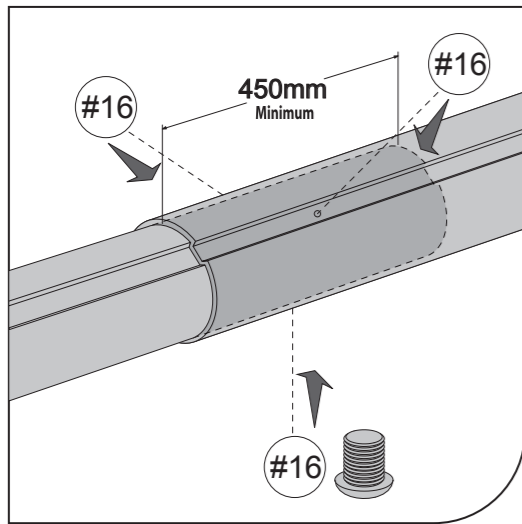

Inground Pool Cover Reel

8

9a

9b

1

Ref	Qty
#1	1
#2	1
#3	1
#4	1
#5	2
#6	1
#7	2
#8	2
#9	1
#10	1
#11	1
#12	1
#13	1
#14	1
#15	4
#16	6
#17	1
#18	1
#19	4
#20	2
#21	1
#22	1
#23	8

Attachment Kit

#23

Small Parts Bag

#15 #16 #17 #18 #19 #20 #21 #22

ST4X12 M6X6 M4X25 M6X40 M6X55

Tube A x 2 **Tube B x 1**

2

3

4

5