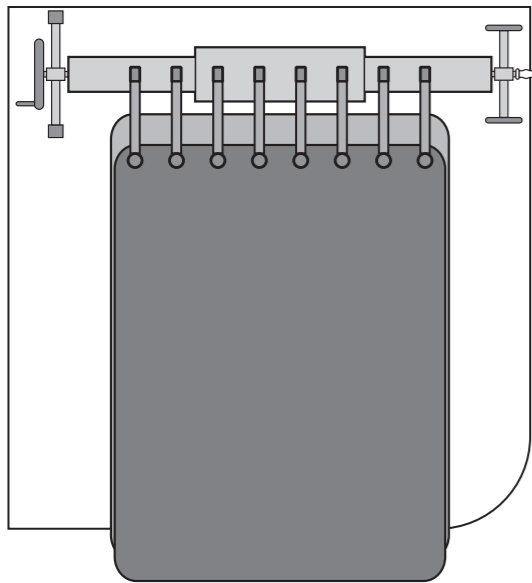

Inground Pool Cover Reel

8

9a

9b

1

Ref	Qty
#1	1
#2	1
#3	1
#4	1
#5	2
#6	1
#7	2
#8	2
#9	1
#10	1
#11	1
#12	1
#13	1
#14	1
#15	4
#16	6
#17	1
#18	1
#19	4
#20	2
#21	1
#22	1
#23	8

Attachment Kit

#23

Small Parts Bag

#15 #16 #17 #18 #19 #20 #21 #22

ST4X12 M6X6 M4X25 M6X40 M6X55

Tube A x 2 **Tube B x 1**

2

3

4

5