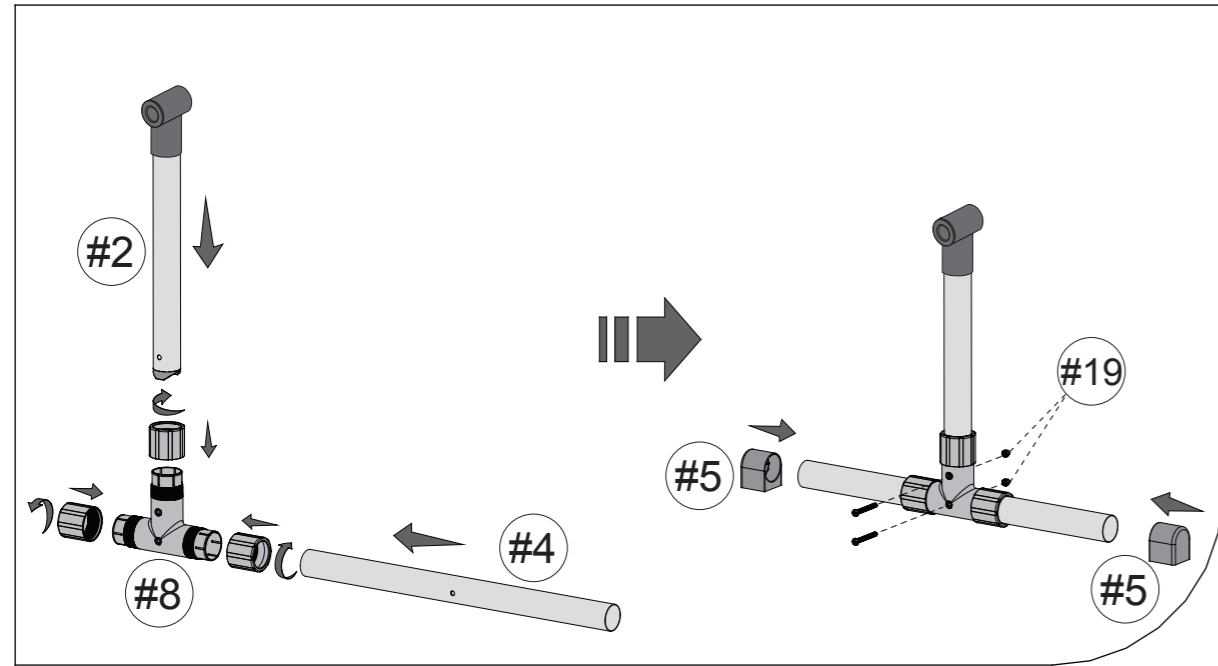

Inground Pool Cover Reel

8

9a

9b

1

Ref	Qty
#1	1
#2	1
#3	1
#4	1
#5	2
#6	1
#7	2
#8	2
#9	1
#10	1
#11	1
#12	1
#13	1
#14	1
#15	4
#16	6
#17	1
#18	1
#19	4
#20	2
#21	1
#22	1
#23	8

Attachment Kit

#23

Small Parts Bag

#15 #16 #17 #18 #19 #20 #21 #22

ST4X12 M6X6 M4X25 M6X40 M6X55

Tube A x 2 **Tube B x 1**

2

3

4

5