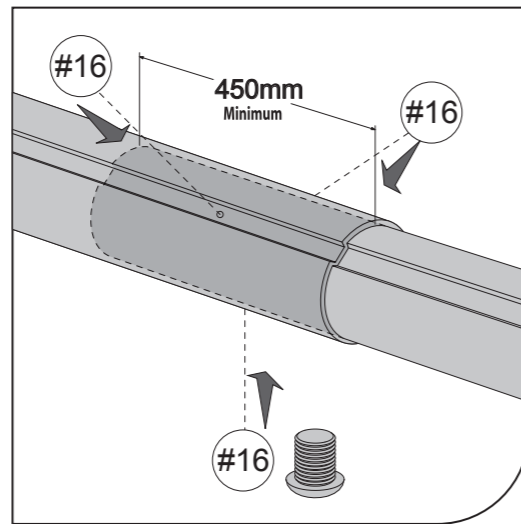

Inground Pool Cover Reel

8

9a

9b

1

Ref	Qty
#1	1
#2	1
#3	1
#4	1
#5	2
#6	1
#7	2
#8	2
#9	1
#10	1
#11	1
#12	1
#13	1
#14	1
#15	4
#16	6
#17	1
#18	1
#19	4
#20	2
#21	1
#22	1
#23	8

Attachment Kit

#23

Small Parts Bag

#15 #16 #17 #18 #19 #20 #21 #22

ST4X12 M6X6 M4X25 M6X40 M6X55

Tube A x 2 **Tube B x 1**

2

3

4

5