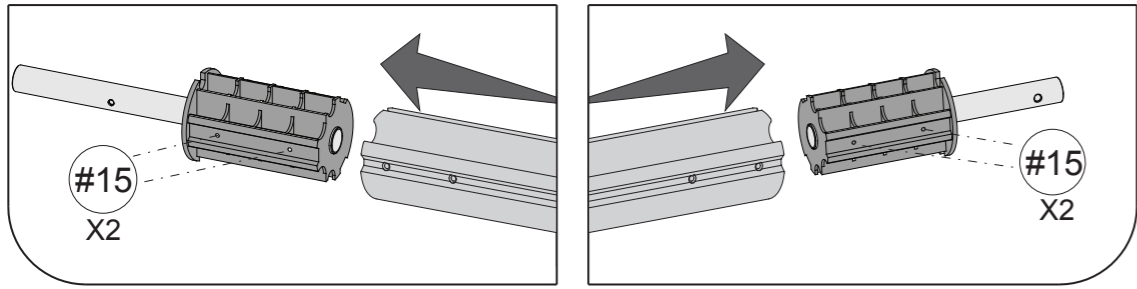

Inground Pool Cover Reel

8

9a

9b

1

Ref	Qty
#1	1
#2	1
#3	1
#4	1
#5	2
#6	1
#7	2
#8	2
#9	1
#10	1
#11	1
#12	1
#13	1
#14	1
#15	4
#16	6
#17	1
#18	1
#19	4
#20	2
#21	1
#22	1
#23	8

Attachment Kit

#23

Small Parts Bag

#15 #16 #17 #18 #19 #20 #21 #22

ST4X12 M6X6 M4X25 M6X40 M6X55

Tube A x 2 **Tube B x 1**

2

3

4

5