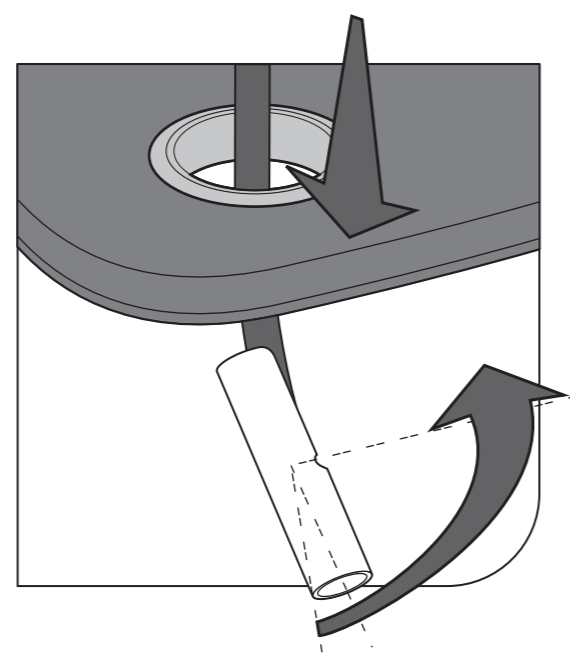

Inground Pool Cover Reel

8

9a

9b

1

Ref	Qty
#1	1
#2	1
#3	1
#4	1
#5	2
#6	1
#7	2
#8	2
#9	1
#10	1
#11	1
#12	1
#13	1
#14	1
#15	4
#16	6
#17	1
#18	1
#19	4
#20	2
#21	1
#22	1
#23	8

Attachment Kit

#23

Small Parts Bag

#15 #16 #17 #18 #19 #20 #21 #22

ST4X12 M6X6 M4X25 M6X40 M6X55

Tube A x 2 **Tube B x 1**

2

3

4

5