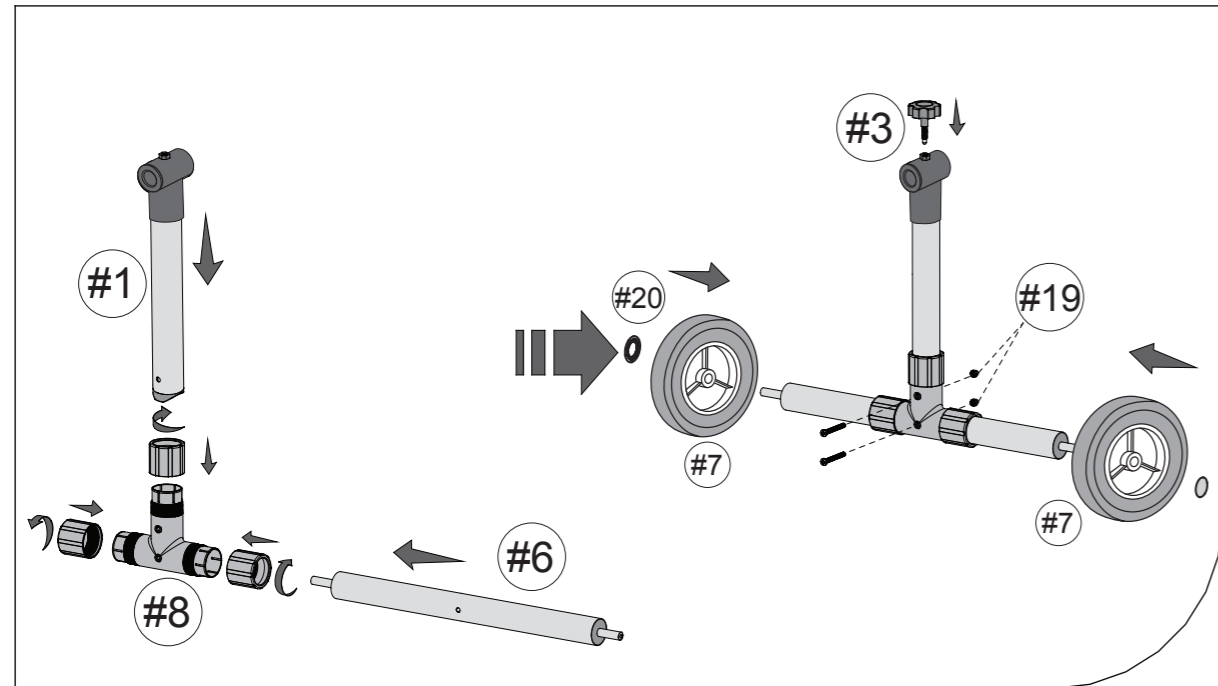

Inground Pool Cover Reel

8

9a

9b

1

Ref	Qty
#1	1
#2	1
#3	1
#4	1
#5	2
#6	1
#7	2
#8	2
#9	1
#10	1
#11	1
#12	1
#13	1
#14	1
#15	4
#16	6
#17	1
#18	1
#19	4
#20	2
#21	1
#22	1
#23	8

Attachment Kit

#23

Small Parts Bag

#15 #16 #17 #18 #19 #20 #21 #22

ST4X12 M6X6 M4X25 M6X40 M6X55

Tube A x 2 **Tube B x 1**

2

3

4

5