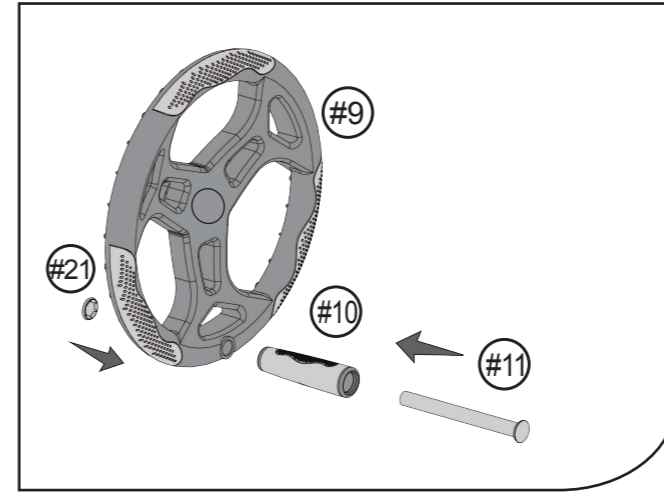

Inground Pool Cover Reel

8

9a

9b

1

Ref	Qty
#1	1
#2	1
#3	1
#4	1
#5	2
#6	1
#7	2
#8	2
#9	1
#10	1
#11	1
#12	1
#13	1
#14	1
#15	4
#16	6
#17	1
#18	1
#19	4
#20	2
#21	1
#22	1
#23	8

Attachment Kit

#23

Small Parts Bag

#15 #16 #17 #18 #19 #20 #21 #22

ST4X12 M6X6 M4X25 M6X40 M6X55

Tube A x 2 **Tube B x 1**

2

3

4

5