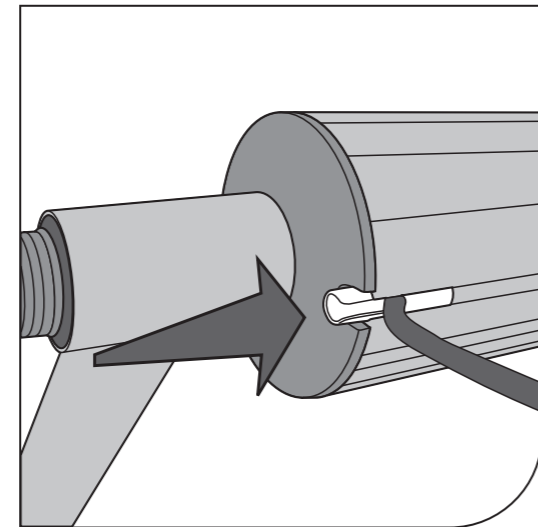

Inground Pool Cover Reel

8

9a

9b

1

Ref	Qty
#1	1
#2	1
#3	1
#4	1
#5	2
#6	1
#7	2
#8	2
#9	1
#10	1
#11	1
#12	1
#13	1
#14	1
#15	4
#16	6
#17	1
#18	1
#19	4
#20	2
#21	1
#22	1
#23	8

Attachment Kit

#23

Small Parts Bag

#15 #16 #17 #18 #19 #20 #21 #22

ST4X12 M6X6 M4X25 M6X40 M6X55

Tube A x 2 **Tube B x 1**

2

3

4

5