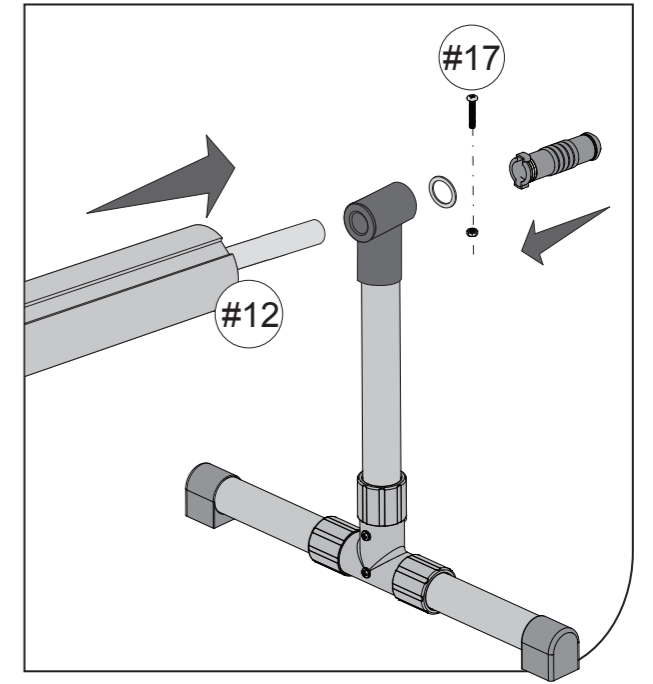

Inground Pool Cover Reel

8

9a

9b

1

Ref	Qty
#1	1
#2	1
#3	1
#4	1
#5	2
#6	1
#7	2
#8	2
#9	1
#10	1
#11	1
#12	1
#13	1
#14	1
#15	4
#16	6
#17	1
#18	1
#19	4
#20	2
#21	1
#22	1
#23	8

Attachment Kit

#23

Small Parts Bag

#15 #16 #17 #18 #19 #20 #21 #22

ST4X12 M6X6 M4X25 M6X40 M6X55

Tube A x 2 **Tube B x 1**

2

3

4

5